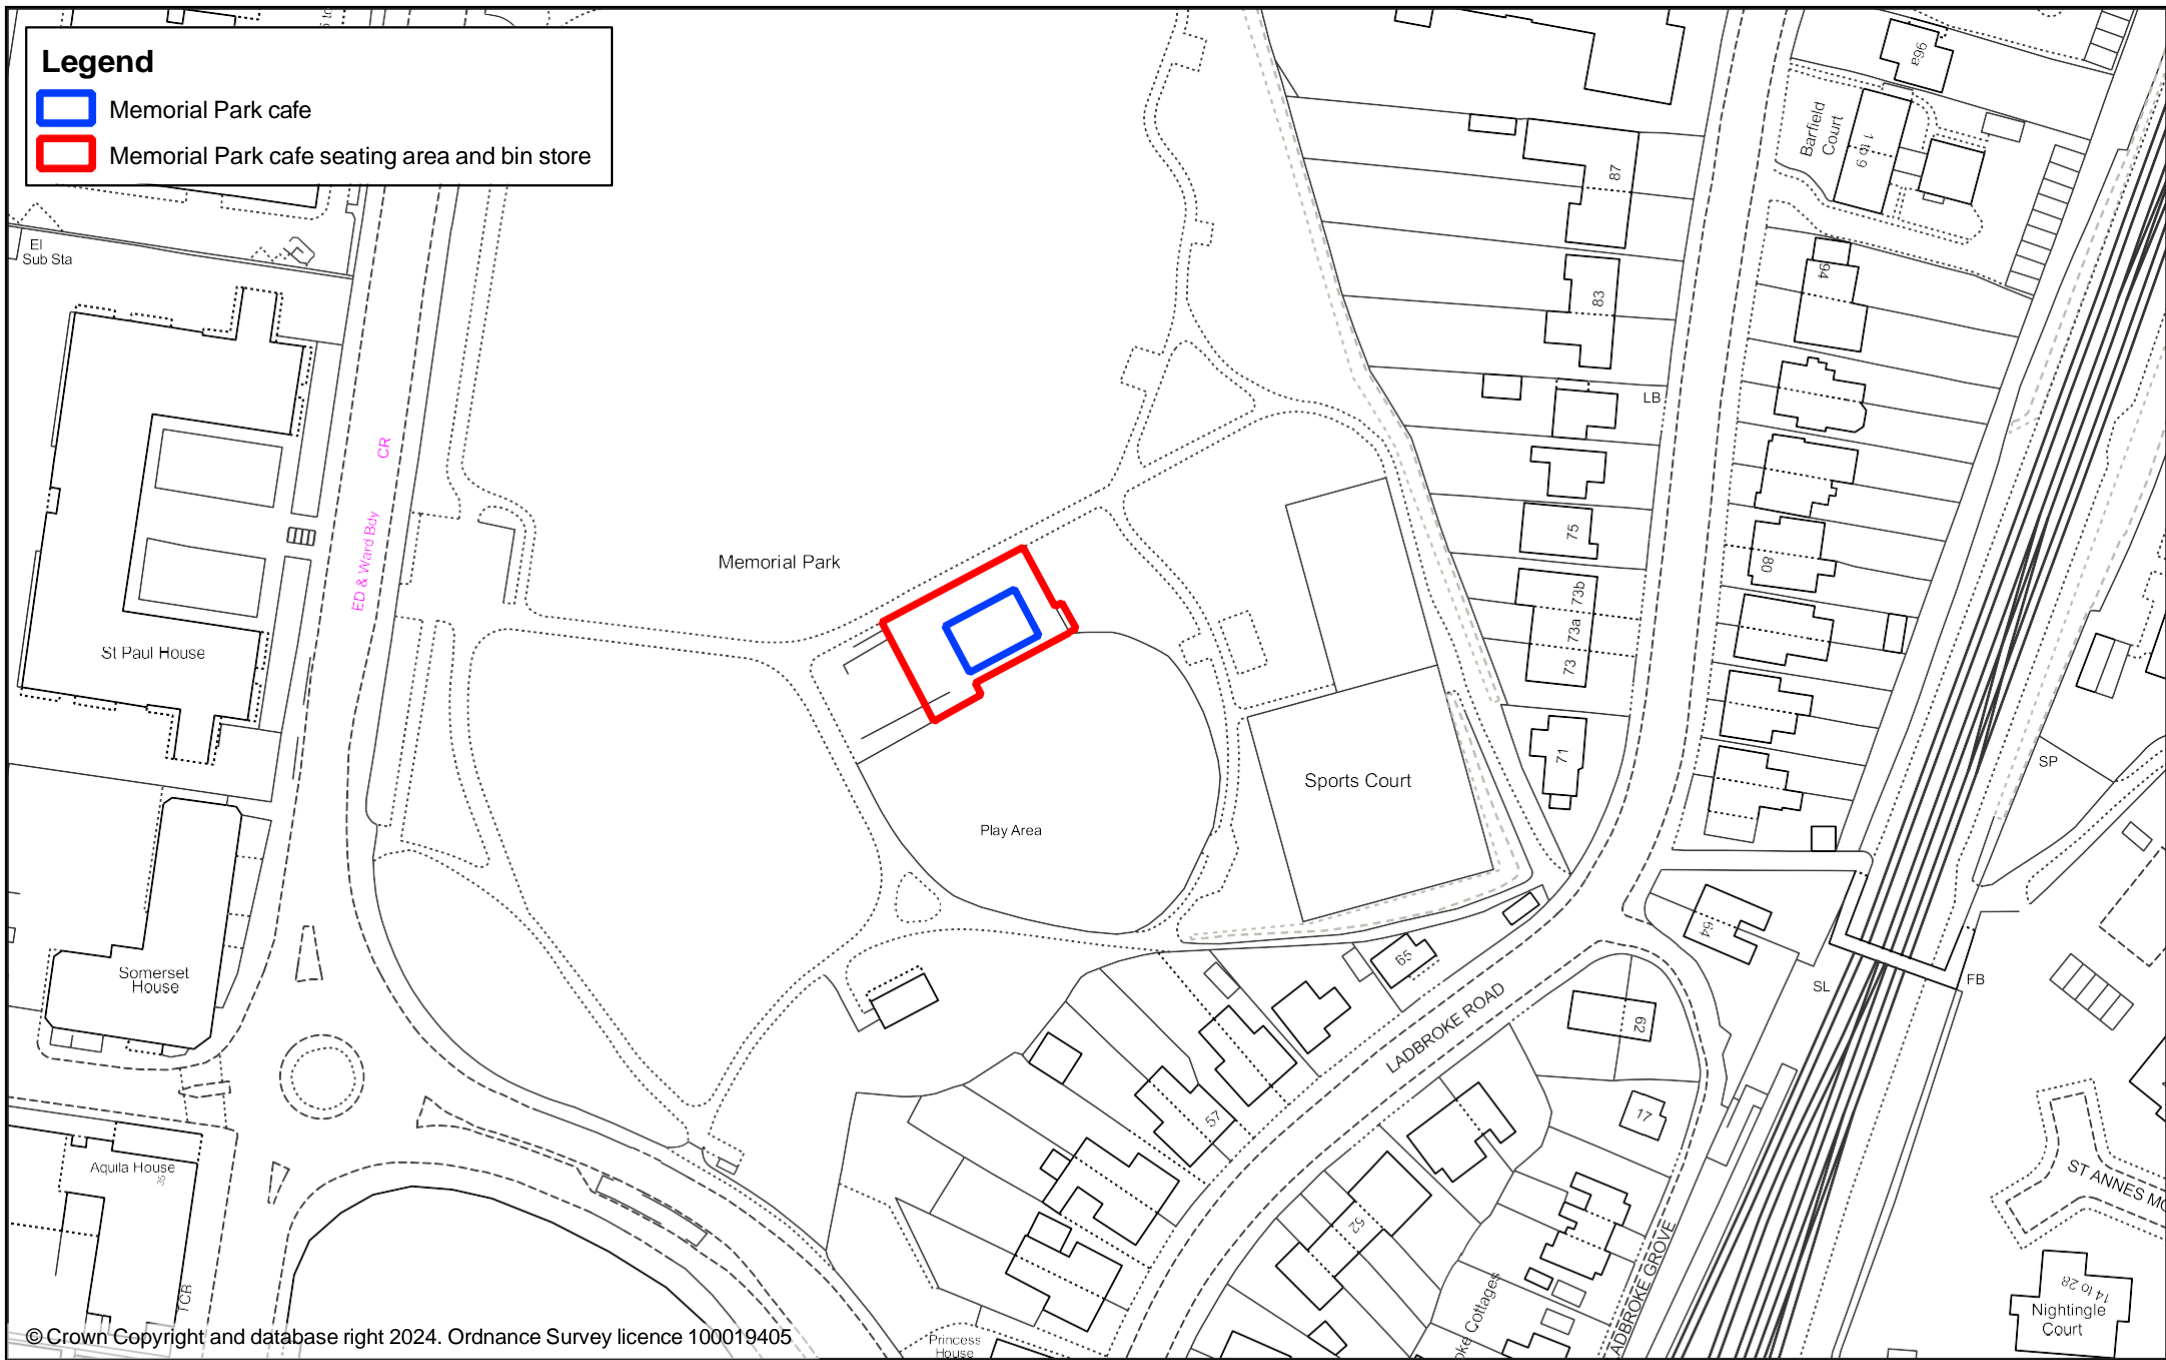

Legend

-  Memorial Park cafe
-  Memorial Park cafe seating area and bin store

© Crown Copyright and database right 2024. Ordnance Survey licence 100019405

Redhill Memorial Park cafe and site

Scale: 1:1250